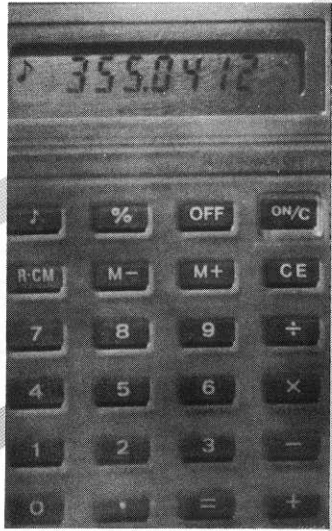

- Dracula, 120° (#4516) film 19 x 9" \$90.00  
with display \$155.00
- Micro (#4551) film 3 x 2½" \$6.50

- Simon and Camera, 120° (#4517) film 19 x 9" \$120.00 with display \$185.00

- Movie Theater, Flat (#4521) film 9 x 7" \$54.00 framed \$62.50

# Dichromate Reflection Holograms

These 2" x 3" holograms clearly demonstrate the clarity and sharpness characteristic of dichromate holography. Each image has been recorded on a gelatin emulsion and mounted between protective glass cover plates of the same size. No special set-up is required for viewing; any bright light will do.

■ Littelfuse (#4445) \$17.50

■ Resistor (#4446) \$17.50

■ Calculator (#4449) \$17.50

■ Duracell (#4448) \$17.50