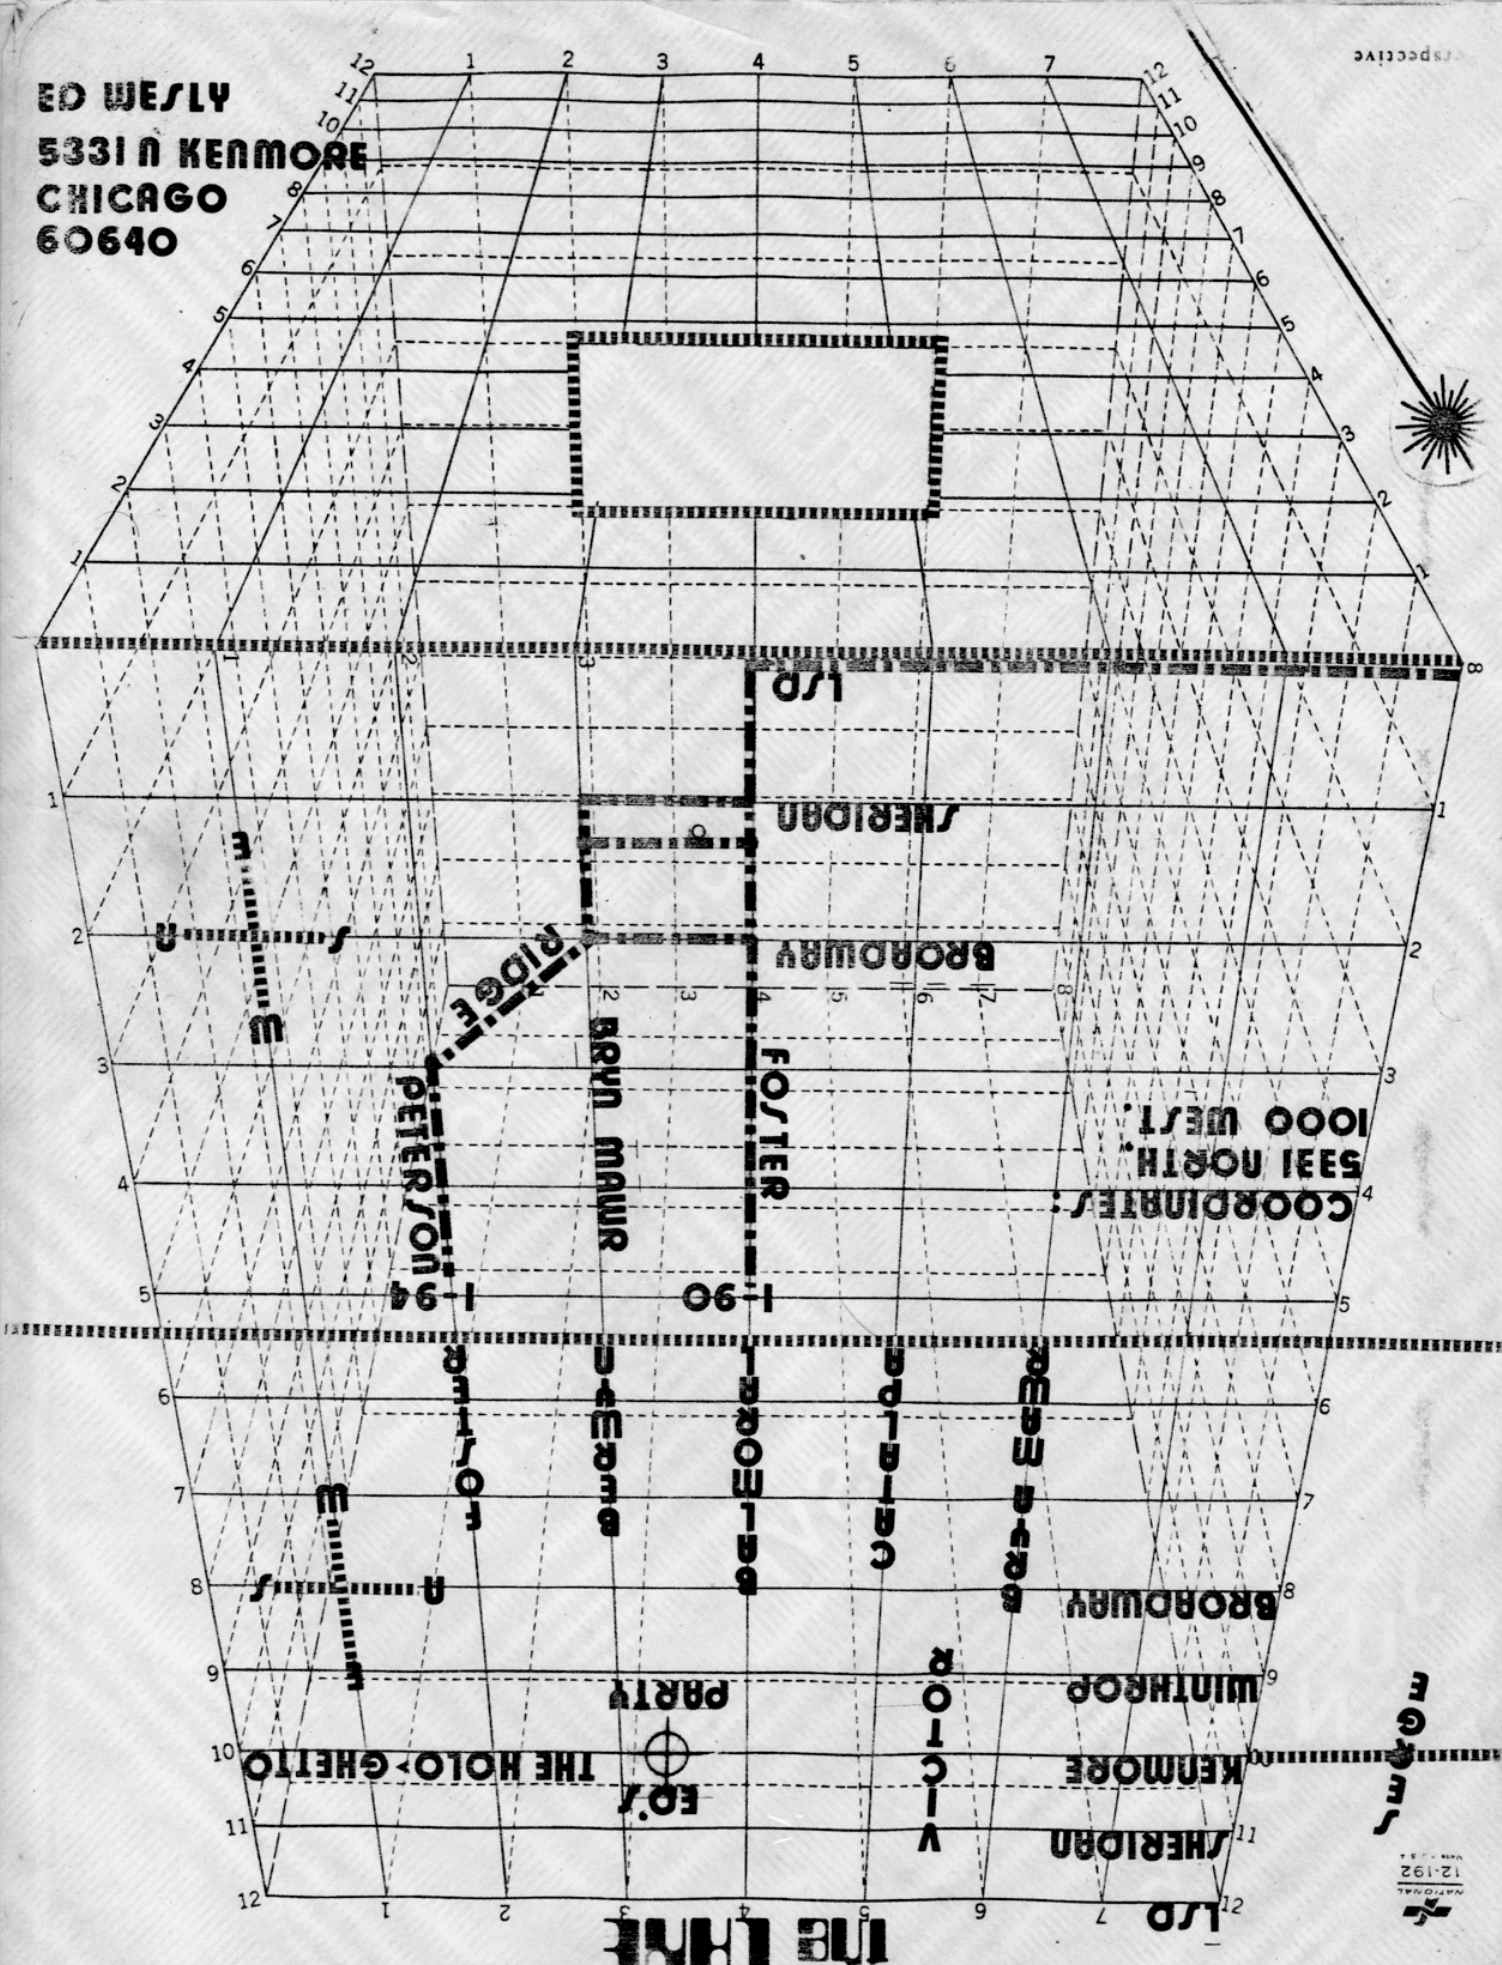

ED WESLY
 5331 N KENMORE
 CHICAGO
 60640

Respective

COORDINATES:
 5331 NORTH,
 1000 WEST.

Ed
 Wesly

NATIONAL
 12-192

JUNE 25

MATEBA

FRIENDS

RSVP

1966

1966

1966

1966

1966

1966