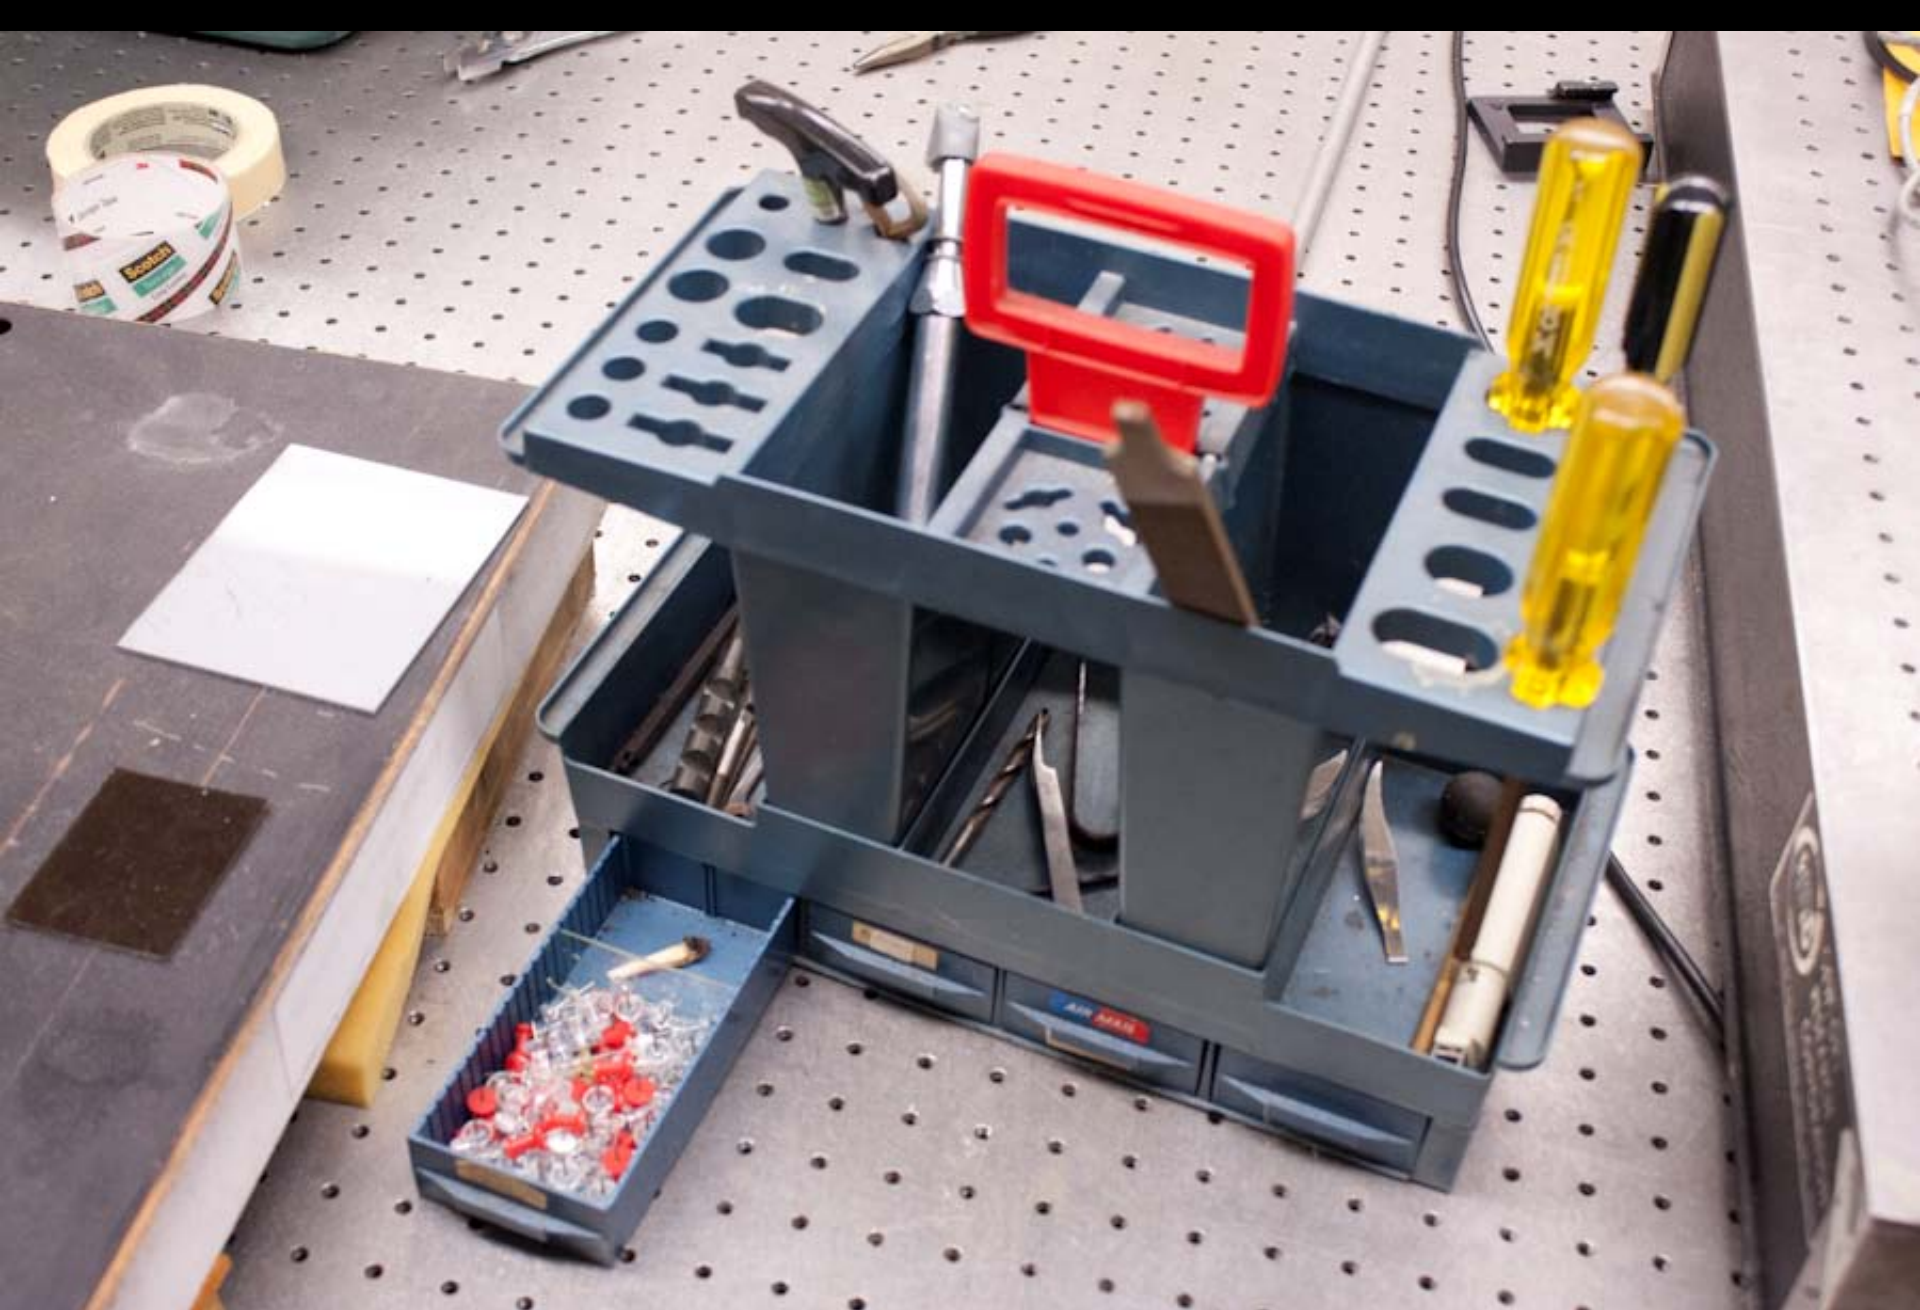

Right wall cabinet

Cool old brass lenses

Chemicals in darkroom sink on right wall counter

WATCH FOR
MAGNETS
WHEN REMOVING
TALL HOOPS!

Note on lower cabinet

Tool caddy