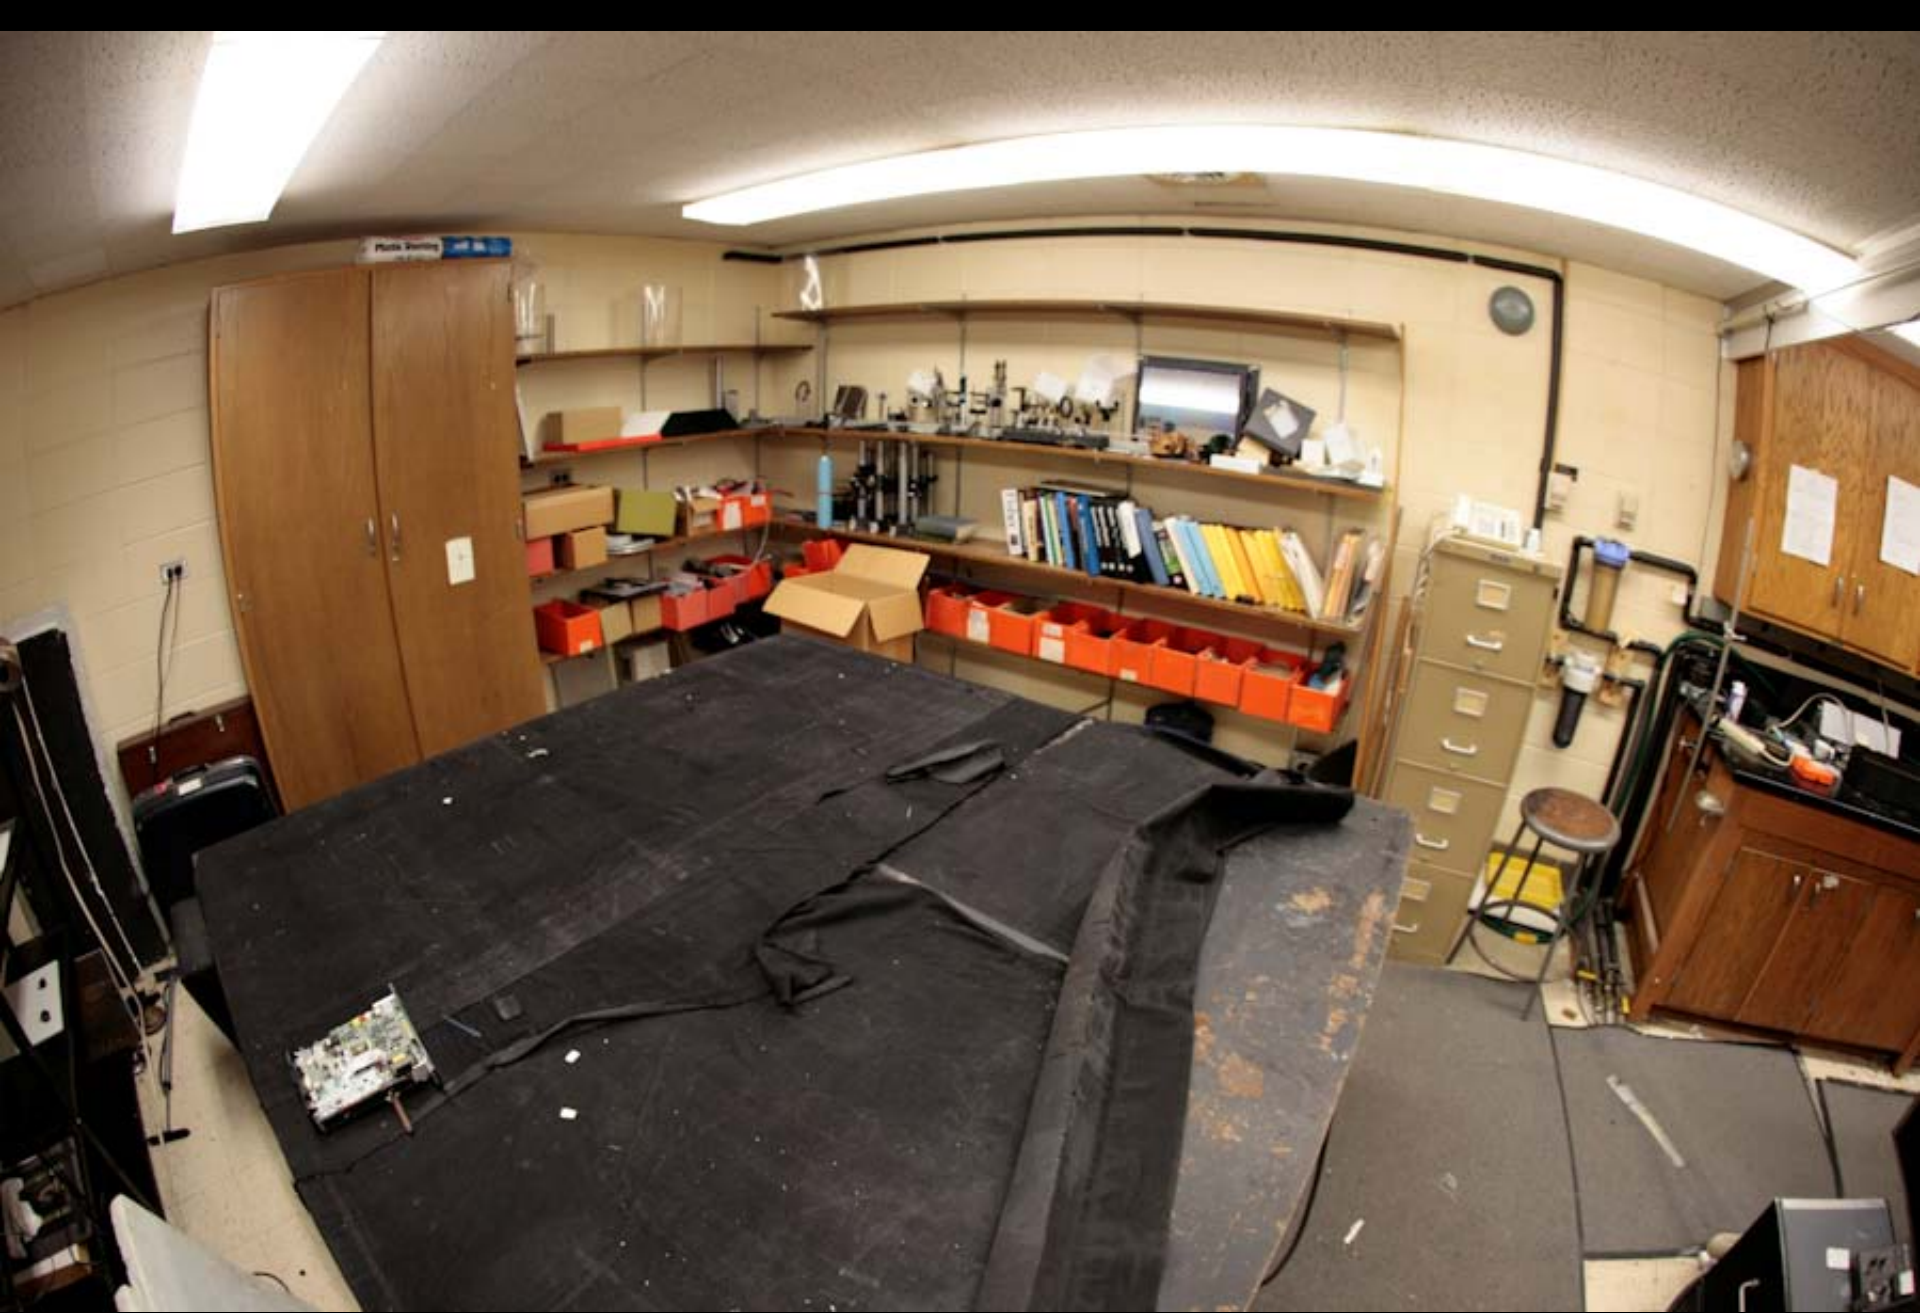

Lake Forest College
Holography Lab
Excavation

Fall 2015 –
Spring 2016

View from entrance

Left wall counter and cabinets

Left wall continued

Back wall
cabinet

View from back wall to entrance

View of right wall from left wall

Right wall cabinet

Cool old brass lenses

Chemicals in darkroom sink on right wall counter

WATCH FOR
MAGNETS
WHEN REMOVING
TALL HOOPS!

Note on lower cabinet

Tool caddy